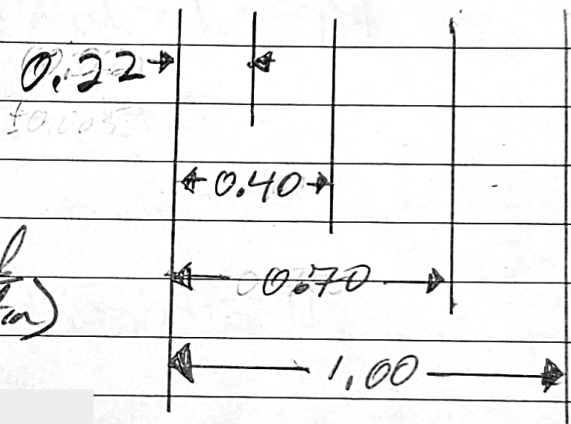

# Video Zoom Lens Holder

2X Scale

Material: 2.00 dia x 1.00 Al  
(No Anodization)

For Edmund Optics 6.5X Zoom Lens,  
0.7X - 4.5X Range, Inner Focus  
Stock #83-892

Continued on Page

Read and Understood By