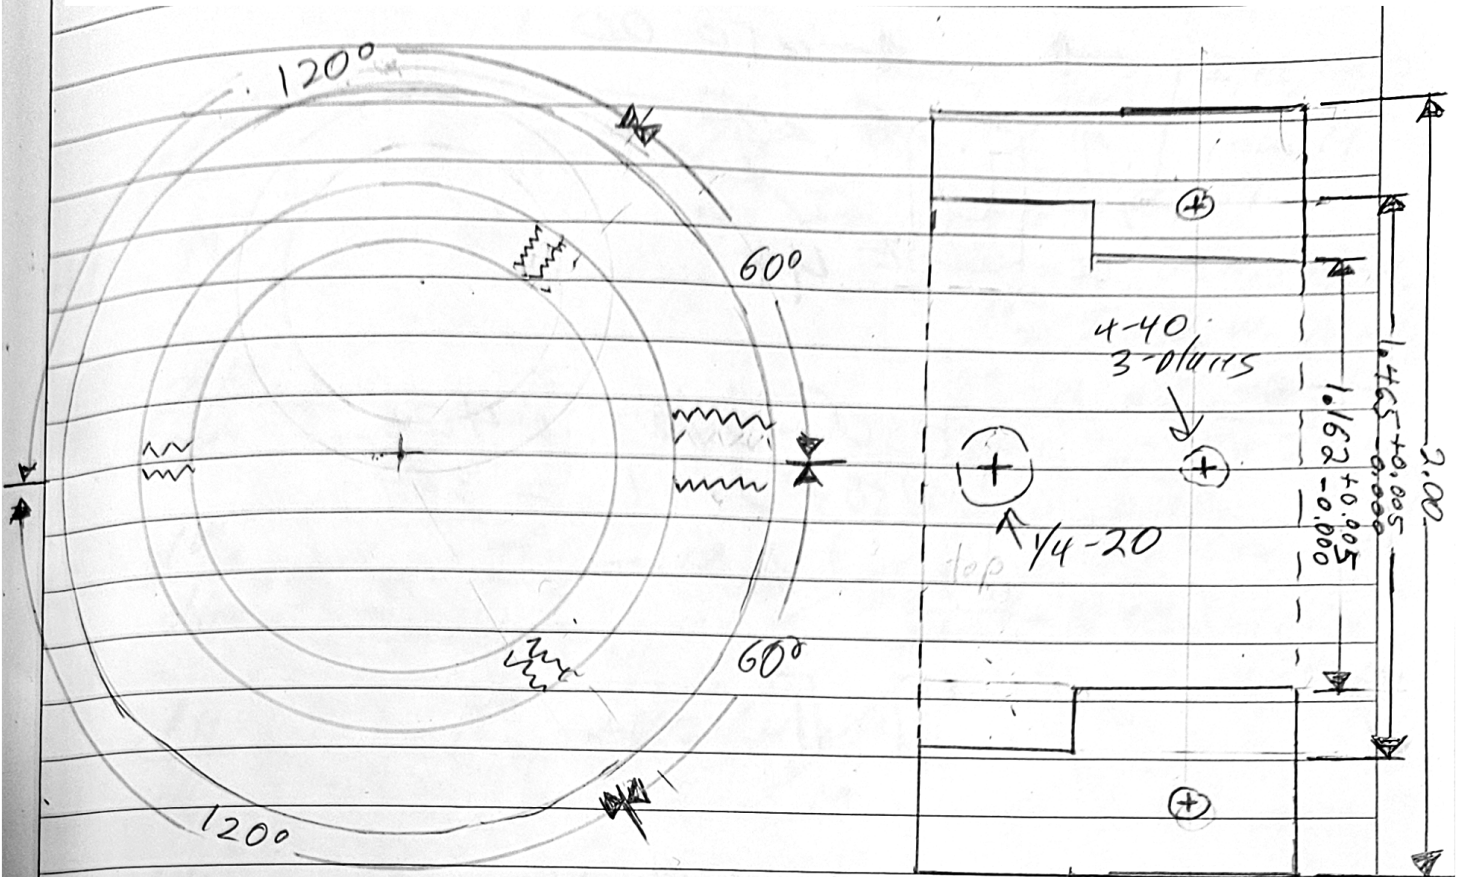

# Video Zoom Lens Holder

2X Scale

Material: 2.00 dia x 1.00 Al  
(No Anodization)

For Edmund Optics 6.5X Zoom Lens,  
0.7X - 4.5X Range, Inner Focus  
Stock #83-892

Continued on Page

Read and Understood By